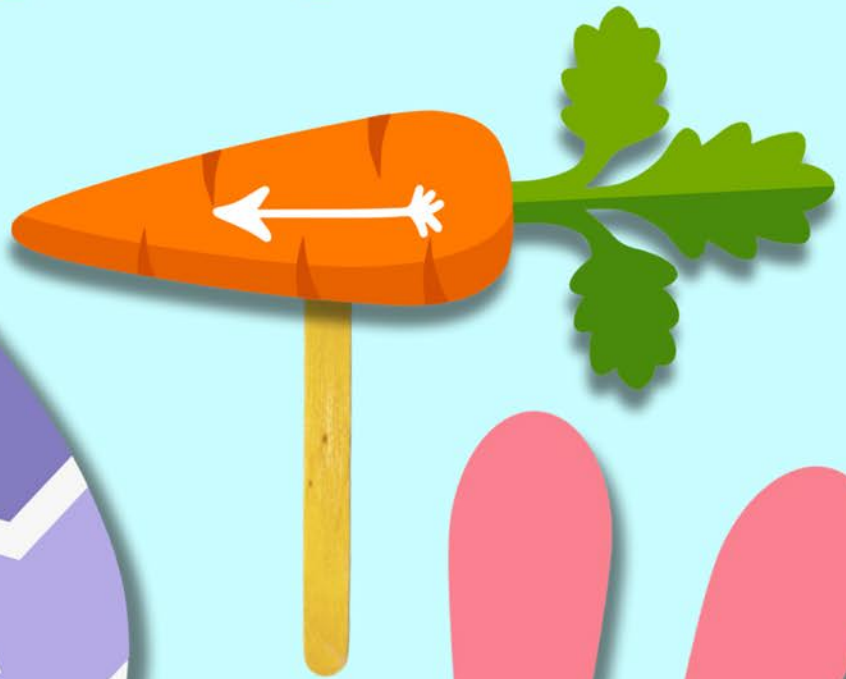

# EASTER EGG HUNT

A purple Easter egg with a white zigzag pattern. The word "START" is written in white, bold, uppercase letters across the middle of the egg.

**START**

**HERE**

**THIS WAY**

**OVER  
HERE**

**THIS WAY**

A large, light blue Easter egg is centered on a white background. The egg features several horizontal wavy bands in a slightly darker shade of blue. In the center of the egg, the words "LOOK OVER" are written in a bold, white, sans-serif font on the top line, and "HERE!" is written on the bottom line. The text is slightly shadowed to appear as if floating on the surface of the egg.

**LOOK OVER  
HERE!**

A large yellow Easter egg shape is centered on a white background. The egg has a pattern of overlapping circles in two shades of yellow: a lighter shade and a darker shade. The text "LOOK OVER" is written in a bold, white, sans-serif font across the upper middle of the egg. Below it, the text "HERE!" is written in the same font, also in white, with an exclamation point.